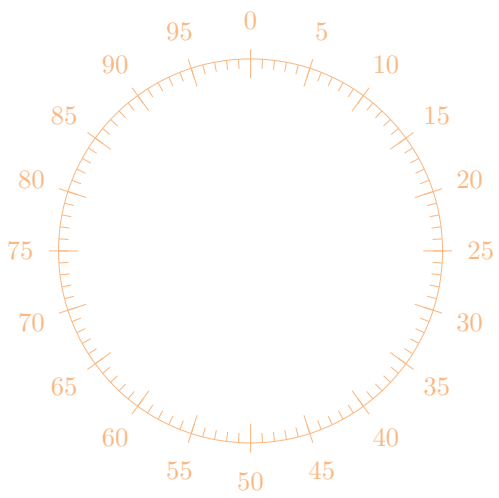

Square section 10×10 to 1 in, 5th lines accented, 10th lines heavy.

Rectangular section 5×8

Semilogarithmic, 2 log cycles, 5th lines accented, 10th lines heavy

Full logarithmic, 1 log cycle

Reciprocal scale

Circular percentage paper

Isometric paper

Isometric-Orthographic paper

Triangular Co-ordinate paper