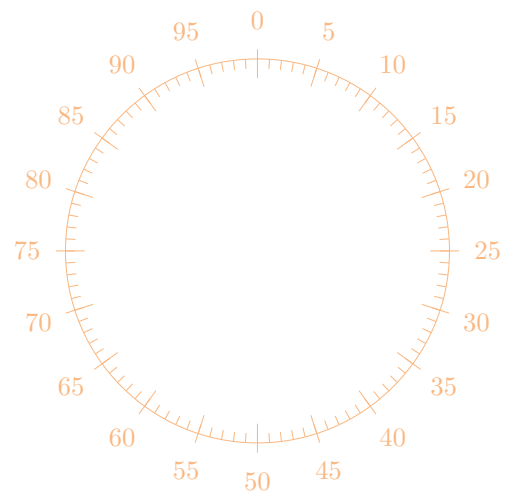

Square section 10×10 to 1 in, 5th lines accented, 10th lines heavy.

Rectangular section 5×8

Semilogarithmic, 2 log cycles, 5th lines accented, 10th lines heavy

Full logarithmic, 1 log cycle

Reciprocal scale

Circular percentage paper

Isometric paper

Isometric-Orthographic paper

Triangular Co-ordinate paper